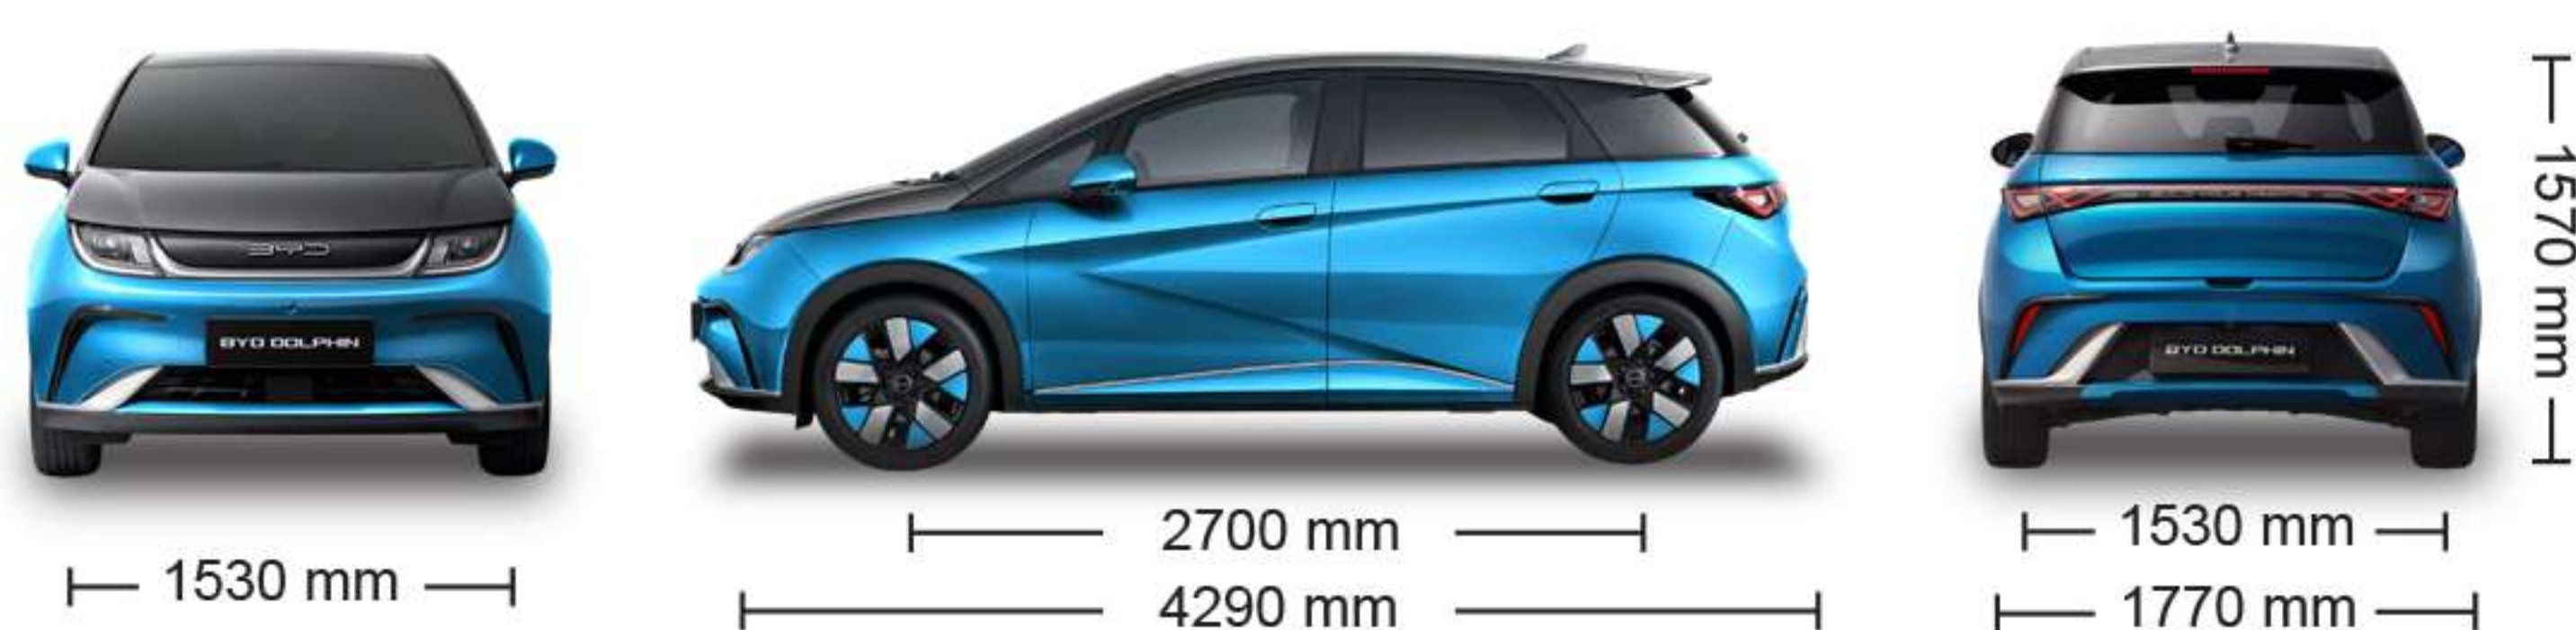

DIMENSIONS