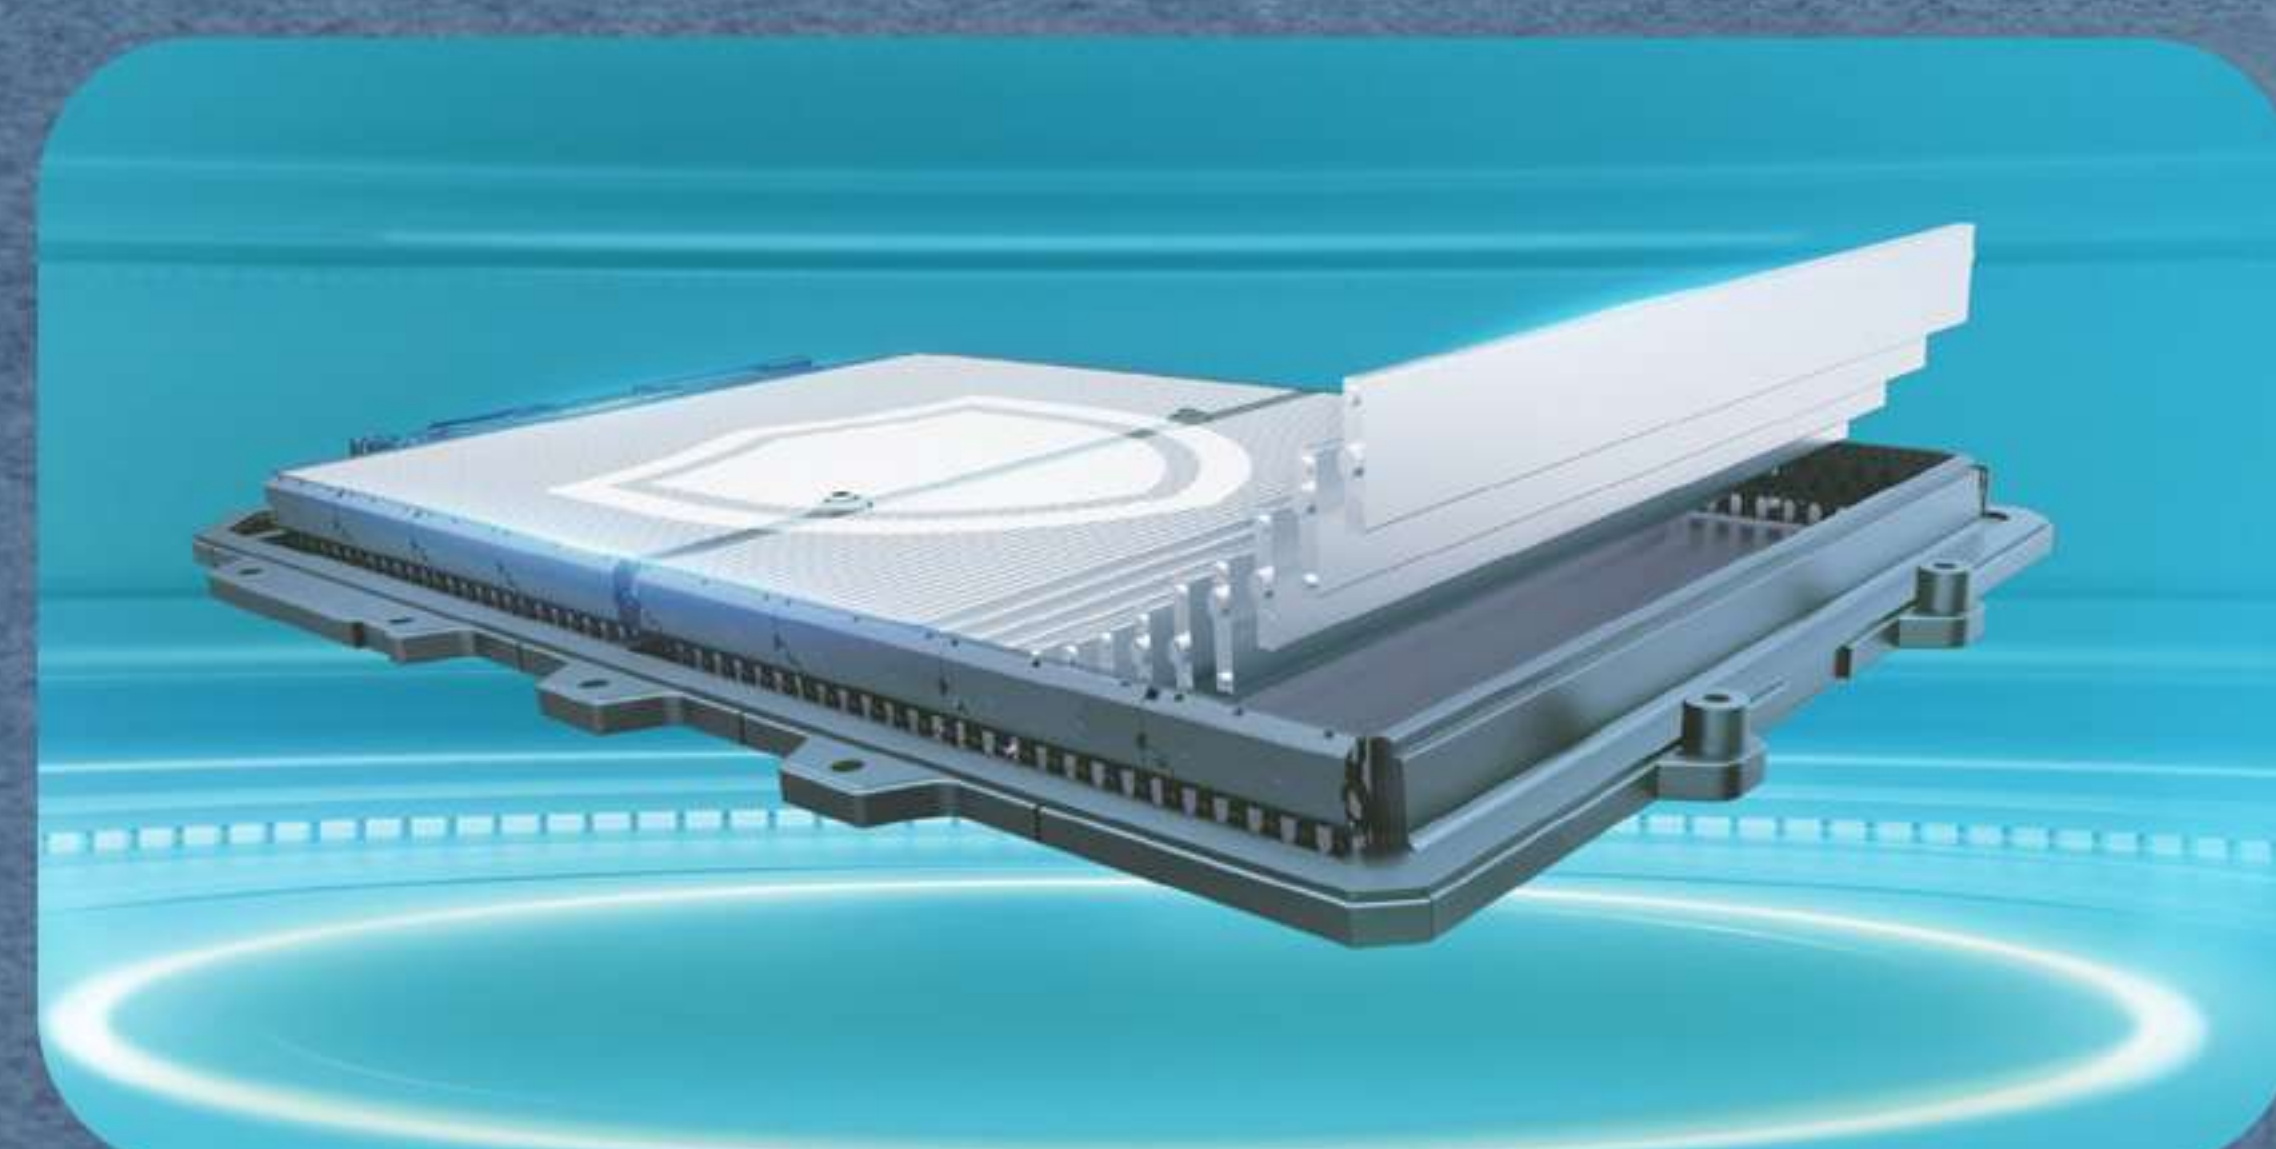

BYD

BYD DOLPHIN

ELEVATE ATTRACTION

Crystal LED Combination Headlights

LED Taillight

e-Platform 3.0

BYD Blade Battery

SPECIFICATION

Item	Dynamic Standard Range	Premium Extended Range
Exterior		
Electrically Heated and Adjustable Exterior Mirrors	•	•
Electrically Retractable Exterior Mirrors	•	•
Panoramic Glass Roof	—	•
Front Boneless Wiper	•	•
Rear Wiper	•	•
Interior		
Three-spoke Steering Wheel	•	•
Electric Power Assisted Steering System	•	•
5" Digital Instrument Panel	•	•
Manual Dimming Interior Rear View Mirror	•	•
Mobile Phone Wireless Charging	—	•
Synthetic Leather Seat	•	•
60/40 Split Fold Rear Seats	•	•
6-way Manual Adjustment - Driver Seat	•	—
6-way Power Adjustment - Driver Seat	—	•
4-way Manual Adjustment - Front Passenger Seat	•	—
4-way Power Adjustment - Front Passenger Seat	—	•
Ventilated Front Seats	—	•
Height Adjustable Headrests - Rear Seats	•	•
Entertainment		
FM Radio	•	•
*Bluetooth® Phone Connectivity and Audio Streaming	•	•
12.8" Intelligent Rotating Touch Screen	•	•
6 Speakers	•	•
Voice Assistant	•	•
USB × 2, Centre Console	typeA + typeC	typeA + typeC
USB × 2, Rear	typeA + typeC	typeA + typeC
Light		
LED Headlight	•	•
Follow Me Home Headlight	•	•
LED Daytime Running Light	•	•
LED Taillight Bar	•	•
LED Front Reading Light	•	•
LED Rear Reading Light	•	—
LED Rear Side Reading Light	—	•
Luggage Compartment Light	•	•
High Beam Assist (HMA)	•	•
Comfort & Convenience		
12V Socket	•	•
Keyless Entry & Keyless Start	•	•
Portable Card Key	•	•
Driver's Window One Touch Up-down with Anti-pinch	•	—
4-door Window One Touch Up-down with Anti-pinch	—	•
Automatic Air-conditioning	•	•
Heat Pump	•	•
PM2.5 Air Filter (Without Display)	•	•
Tyre Repair Kit	•	•