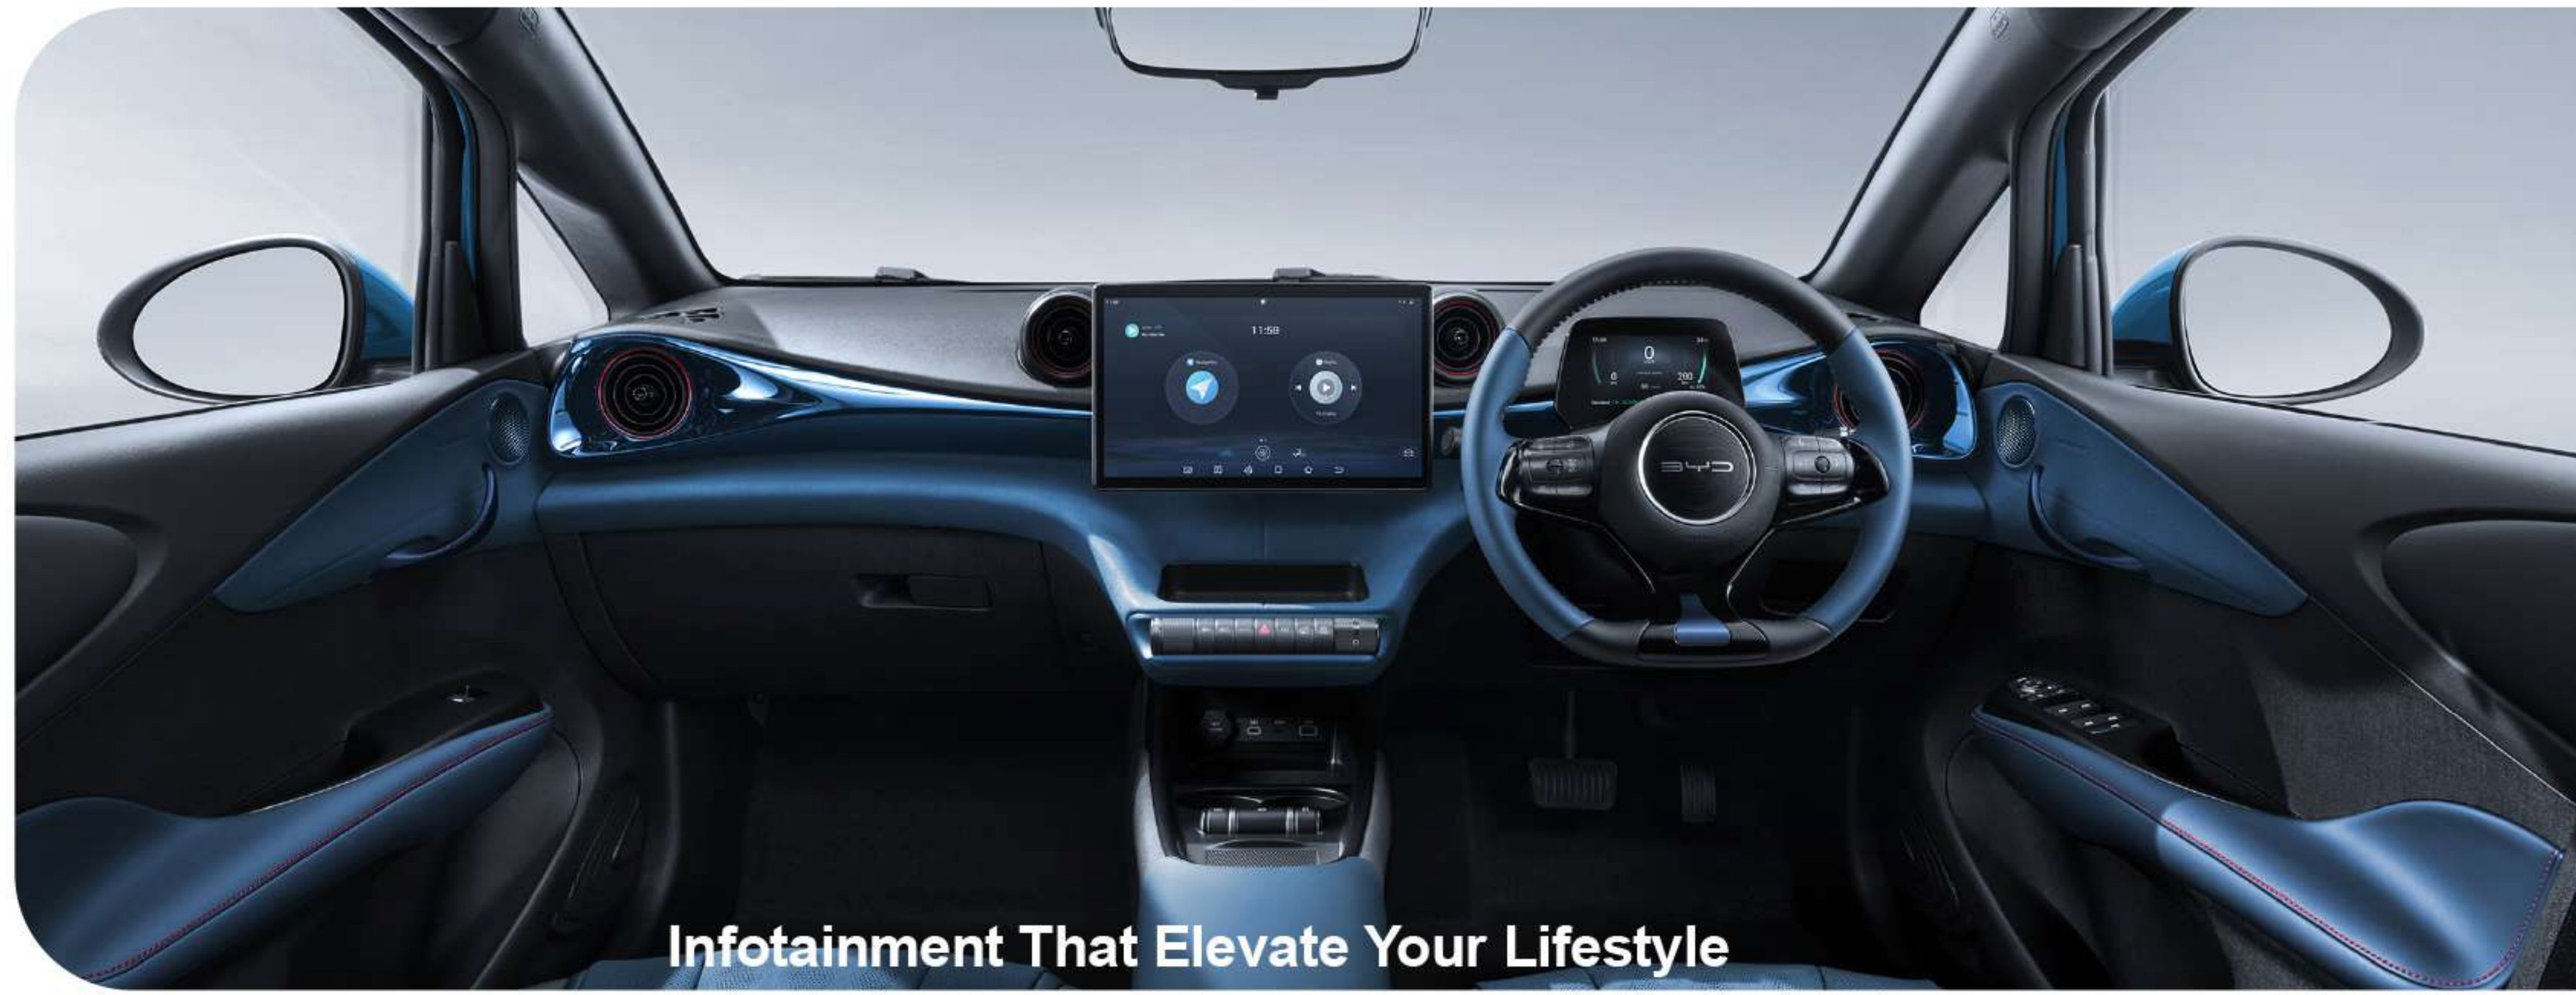

BYD

BYD DOLPHIN

ELEVATE ATTRACTION

Crystal LED Combination Headlights

LED Taillight

e-Platform 3.0

BYD Blade Battery

SPECIFICATION

Item	Dynamic Standard Range	Premium Extended Range
Exterior		
Electrically Heated and Adjustable Exterior Mirrors	•	•
Electrically Retractable Exterior Mirrors	•	•
Panoramic Glass Roof	—	•
Front Boneless Wiper	•	•
Rear Wiper	•	•
Interior		
Three-spoke Steering Wheel	•	•
Electric Power Assisted Steering System	•	•
5" Digital Instrument Panel	•	•
Manual Dimming Interior Rear View Mirror	•	•
Mobile Phone Wireless Charging	—	•
Synthetic Leather Seat	•	•
60/40 Split Fold Rear Seats	•	•
6-way Manual Adjustment - Driver Seat	•	—
6-way Power Adjustment - Driver Seat	—	•
4-way Manual Adjustment - Front Passenger Seat	•	—
4-way Power Adjustment - Front Passenger Seat	—	•
Ventilated Front Seats	—	•
Height Adjustable Headrests - Rear Seats	•	•
Entertainment		
FM Radio	•	•
*Bluetooth® Phone Connectivity and Audio Streaming	•	•
12.8" Intelligent Rotating Touch Screen	•	•
6 Speakers	•	•
Voice Assistant	•	•
USB × 2, Centre Console	typeA + typeC	typeA + typeC
USB × 2, Rear	typeA + typeC	typeA + typeC
Light		
LED Headlight	•	•
Follow Me Home Headlight	•	•
LED Daytime Running Light	•	•
LED Taillight Bar	•	•
LED Front Reading Light	•	•
LED Rear Reading Light	•	—
LED Rear Side Reading Light	—	•
Luggage Compartment Light	•	•
High Beam Assist (HMA)	•	•
Comfort & Convenience		
12V Socket	•	•
Keyless Entry & Keyless Start	•	•
Portable Card Key	•	•
Driver's Window One Touch Up-down with Anti-pinch	•	—
4-door Window One Touch Up-down with Anti-pinch	—	•
Automatic Air-conditioning	•	•
Heat Pump	•	•
PM2.5 Air Filter (Without Display)	•	•
Tyre Repair Kit	•	•